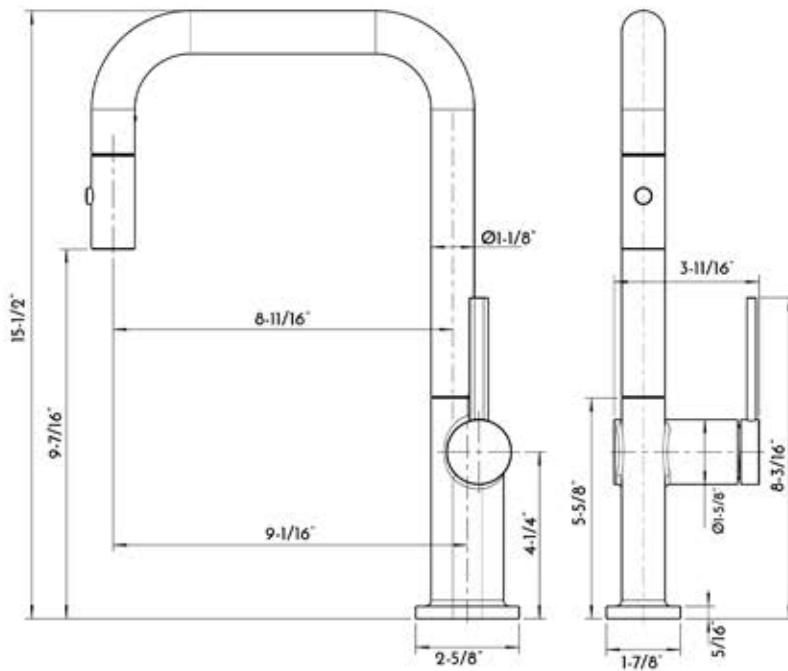

DAX-8020007-BN

SHOWER VALVES SERIES

FEATURES

- Single Handle
- Brushed nickel finish
- Flow Rate: 1.31 GPM
- Pull out mixer
- Ceramic Cartridge
- Water lines and mounting parts included

KITCHEN FAUCET **DAX-8020007-BN**

MODEL	DAX-8020007-BN
MATERIAL	Brass
FINISH	Brushed nickel
HEIGHT	15-1/2"
SPOUT HEIGHT	-
SPOUT REACH	8-11/16"
FLOW RATE	1.31 GPM
HOT COLD INDICATORS	No
DECK PLATE INCLUDED	No
COMPATIBLE VALVE TYPE	Ceramic Cartridge
HANDLE STYLE	Single Lever
NUMBER OF HANDLES	One
HOSE LENGHT	19-11/16"
FAUCET HOLES	One
FAUCET HOLE SIZE	1-3/8"
INSTALATION TYPE	Deck Mounted
SPOUT SWIVEL	360°
MAX DECK THICKNESS	1-3/16"